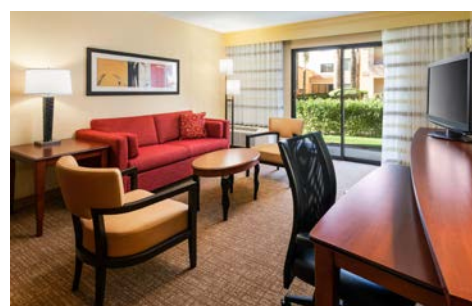

Courtyard by Marriott®
Tucson Airport
2505 East Executive Drive
Tucson, AZ 85756

*Based upon availability. Rate doesn't include taxes and fees.
Operated by Aimbridge Hospitality Holdings, LLC under license from Marriott International, Inc. or one of its affiliates.*